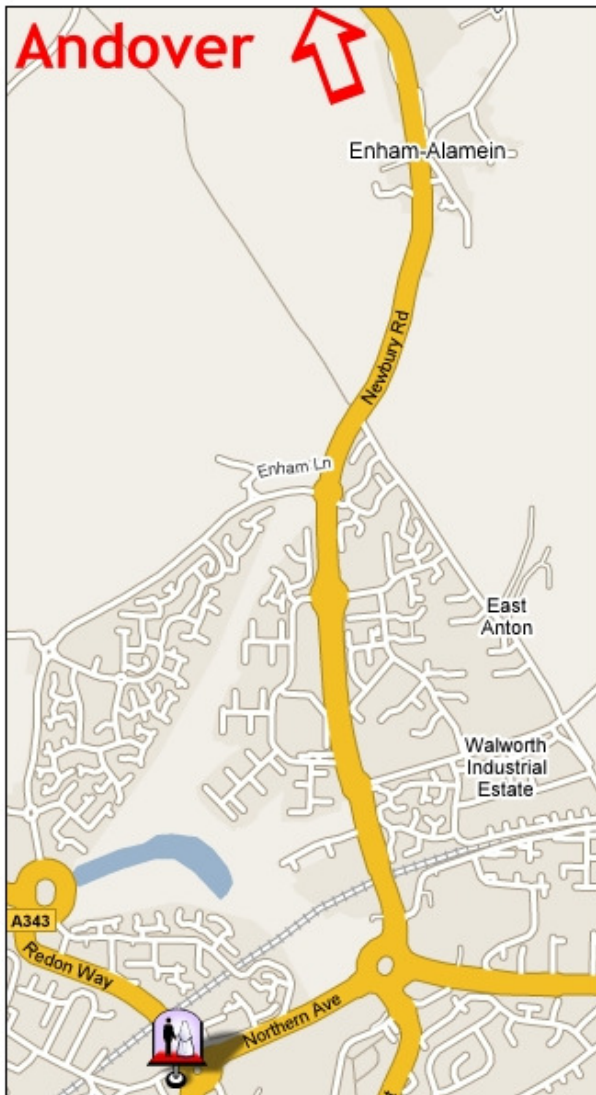

## The Wedding of Ricky Rew and Tracy Cartwright

**Directions: Andover Baptist Church (ABC) to The White Hart, Stoke**

Exit the ABC Car Park and turn right onto Heather Drive

At the end of the road turn right onto Charlton Road

At the roundabout take the third exit and follow Northern Avenue

At the next roundabout take the second exit onto Newbury Road

Follow Newbury road past the lights and under the railway bridge

Continue straight over three roundabouts towards Enham Alamein

Continue through Enham Alamein and towards Hurstbourne Tarrant

At the bottom of the steep hill into Hurstbourne Tarrant, turn right into Church Street

Follow the road into the village of Stoke

Turn left before the playground and the White Hart is immediately on the right